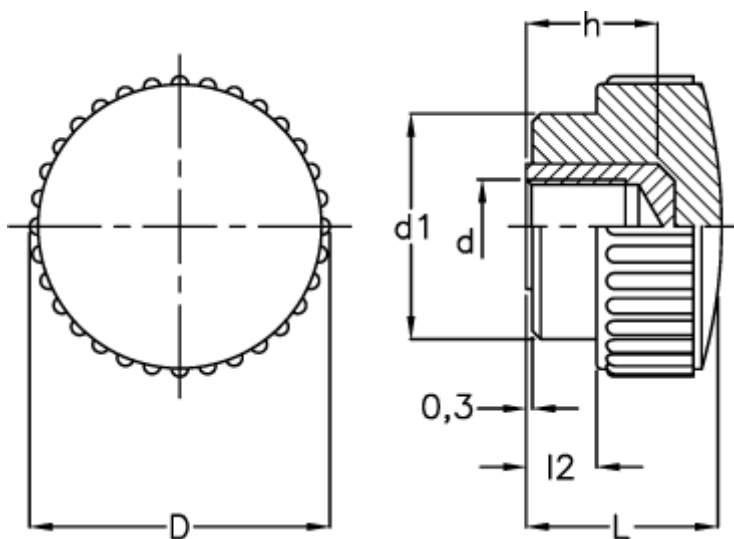

Article number: 2302002101

Description: E+G Knurled grip knob
B.193/15 B-M3

Measures

D	= 15
d1	= 11
d 6H	= M3
h	= 6
L	= 11
l2	= 2